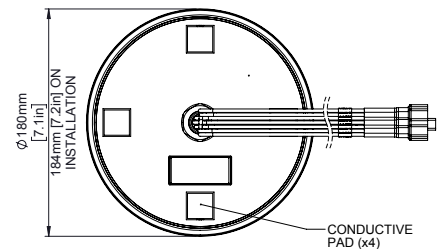

Specification
GPS/GNSS DATA		
Frequency Range		1562-1612MHz
VSWR		<2.1 ± 4MHz
Gain: LNA		26dB
Out of Band Rejection		> 35dB
Rejection at 787MHz		> 50dB
Typical Noise Figure		-2.7dB
Operating Voltage		3-5V DC
Typical Current		15mA
MECHANICAL DATA		
Dimensions	Height	80mm (3.1")
	Diameter	180mm (7.1")
Operating Temp		-40° / +80°C (-40° / +176°F)
Colour		Black/White
Ingress Protection		IP69K
MOUNTING DATA		
Mounting Type		Bolt Mount
Mounting Hole		19mm (3/4")
CABLE DATA		
Cellular Cables	Type	C32
	Length	5m (16')
	Termination	FAKRA D (Purple)
GPS Cable	Type	CS29
	Length	5m (16')
	Termination	FAKRA C (Blue)
Wi-Fi Cables	Type	C32
	Length	5m (16')
	Termination	FAKRA I (Beige)

About Sierra Wireless

Sierra Wireless (NASDAQ: SWIR) (TSX: SW) is a world leading IoT solutions provider that combines devices, network services, and software to unlock value in the connected economy. Companies globally are adopting 4G, 5G, and LPWA solutions to improve operational efficiency, create better customer experiences, improve their business models, and create new revenue streams. Sierra Wireless works with its customers to develop the right industry-specific solution for their IoT deployments, whether this is an integrated solution to help connect edge devices to the cloud, a software/API service to manage processes with billions of connected assets, or a platform to extract real-time data to improve business decisions. With more than 25 years of cellular IoT experience, Sierra Wireless is the global partner customers trust to deliver them their next IoT solution.

For more information, visit www.sierrawireless.com.