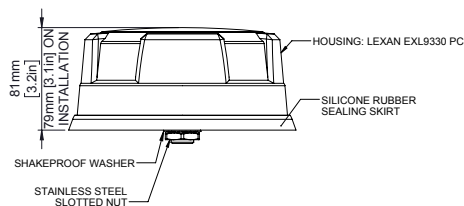

Specification
GPS/GNSS DATA		
Frequency Range		1562-1612MHz
VSWR		<2.1 ± 4MHz
Gain: LNA		26dB
Out of Band Rejection		> 35dB
Rejection at 787MHz		> 50dB
Typical Noise Figure		-2.7dB
Operating Voltage		3-5V DC
Typical Current		15mA
MECHANICAL DATA		
Dimensions	Height	80mm (3.1")
	Diameter	180mm (7.1")
Operating Temp		-40° / +80°C (-40° / +176°F)
Colour		Black/White
Ingress Protection		IP69K
MOUNTING DATA		
Mounting Type		Bolt Mount
Mounting Hole		19mm (3/4")
CABLE DATA		
Cellular Cables	Type	C32
	Length	5m (16')
	Termination	FAKRA D (Purple)
GPS Cable	Type	CS29
	Length	5m (16')
	Termination	FAKRA C (Blue)
Wi-Fi Cables	Type	C32
	Length	5m (16')
	Termination	FAKRA I (Beige)

About Sierra Wireless

Sierra Wireless (NASDAQ: SWIR) (TSX: SW) is a world leading IoT solutions provider that combines devices, network services, and software to unlock value in the connected economy. Companies globally are adopting 4G, 5G, and LPWA solutions to improve operational efficiency, create better customer experiences, improve their business models, and create new revenue streams. Sierra Wireless works with its customers to develop the right industry-specific solution for their IoT deployments, whether this is an integrated solution to help connect edge devices to the cloud, a software/API service to manage processes with billions of connected assets, or a platform to extract real-time data to improve business decisions. With more than 25 years of cellular IoT experience, Sierra Wireless is the global partner customers trust to deliver them their next IoT solution.

For more information, visit www.sierrawireless.com.