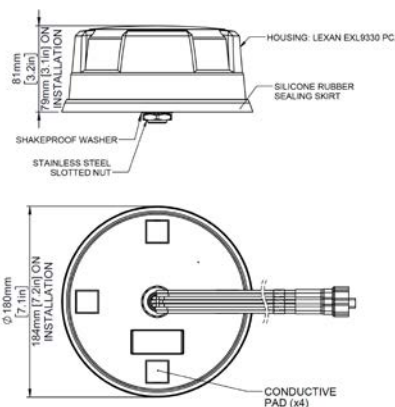

Sierra Wireless Antenna – 5-in-1 Dome 5G

The 5-in-1 Dome is a 5G single antenna solution for the AirLink XR80/90 second radio. Tested and certified for mobile and fixed application.

The antenna has a low-profile design that contains five isolated high-performance antenna elements in a single housing for optimal coverage, four ultra-wideband elements spanning 617-6000MHz, and a high performance GNSS antenna with an integrated 26dB gain LNA. This antenna is ideally suited to pair with XP (XR 5G cartridge).

		Specification	
PART NO.		6001443 (Black)/6001445 (White)	
ELECTRICAL DATA			
Frequency Range	4G/5G Elements	617-960MHz / 1710-6000MHz	
Peak gain: Isotropic*	4G/5G Elements	617-960MHz	4dBi
		1710-3800MHz	6dBi
		4900-6000MHz	6dBi
Isolation*	4G/5G Elements	> 10dBm	
Typical Efficiency	4G/5G Elements	617-960MHz	>50%
		1710-3800MHz	>60%
		4900-6000MHz	>35%
Correlation Co-efficient	4G/5G Elements	<0.2	
Pattern		Omni-directional	
Impedance		50Ω	

*Simulated off a groundplane and does not include cable attenuation

		Specification
GPS/GNSS DATA		
Frequency Range		1562-1612MHz
VSWR		<2.1 ± 4MHz
Gain: LNA		26dB
Out of Band Rejection		> 35dB
Rejection at 787MHz		> 50dB
Typical Noise Figure		-2.7dB
Operating Voltage		3-5V DC
Typical Current		15mA
MECHANICAL DATA		
Dimensions	Height	80mm (3.1")
	Diameter	180mm (7.1")
Operating Temp		-40° / +80°C (-40° / +176°F)
Colour		Black/White
Ingress Protection		IP69K
MOUNTING DATA		
Mounting Type		Bolt Mount
Mounting Hole		19mm (3/4")
CABLE DATA		
Cellular Cables	Type	C32
	Length	5m (16')
	Termination	FAKRA D (Purple)
GPS Cable	Type	CS29
	Length	5m (16')
	Termination	FAKRA C (Blue)